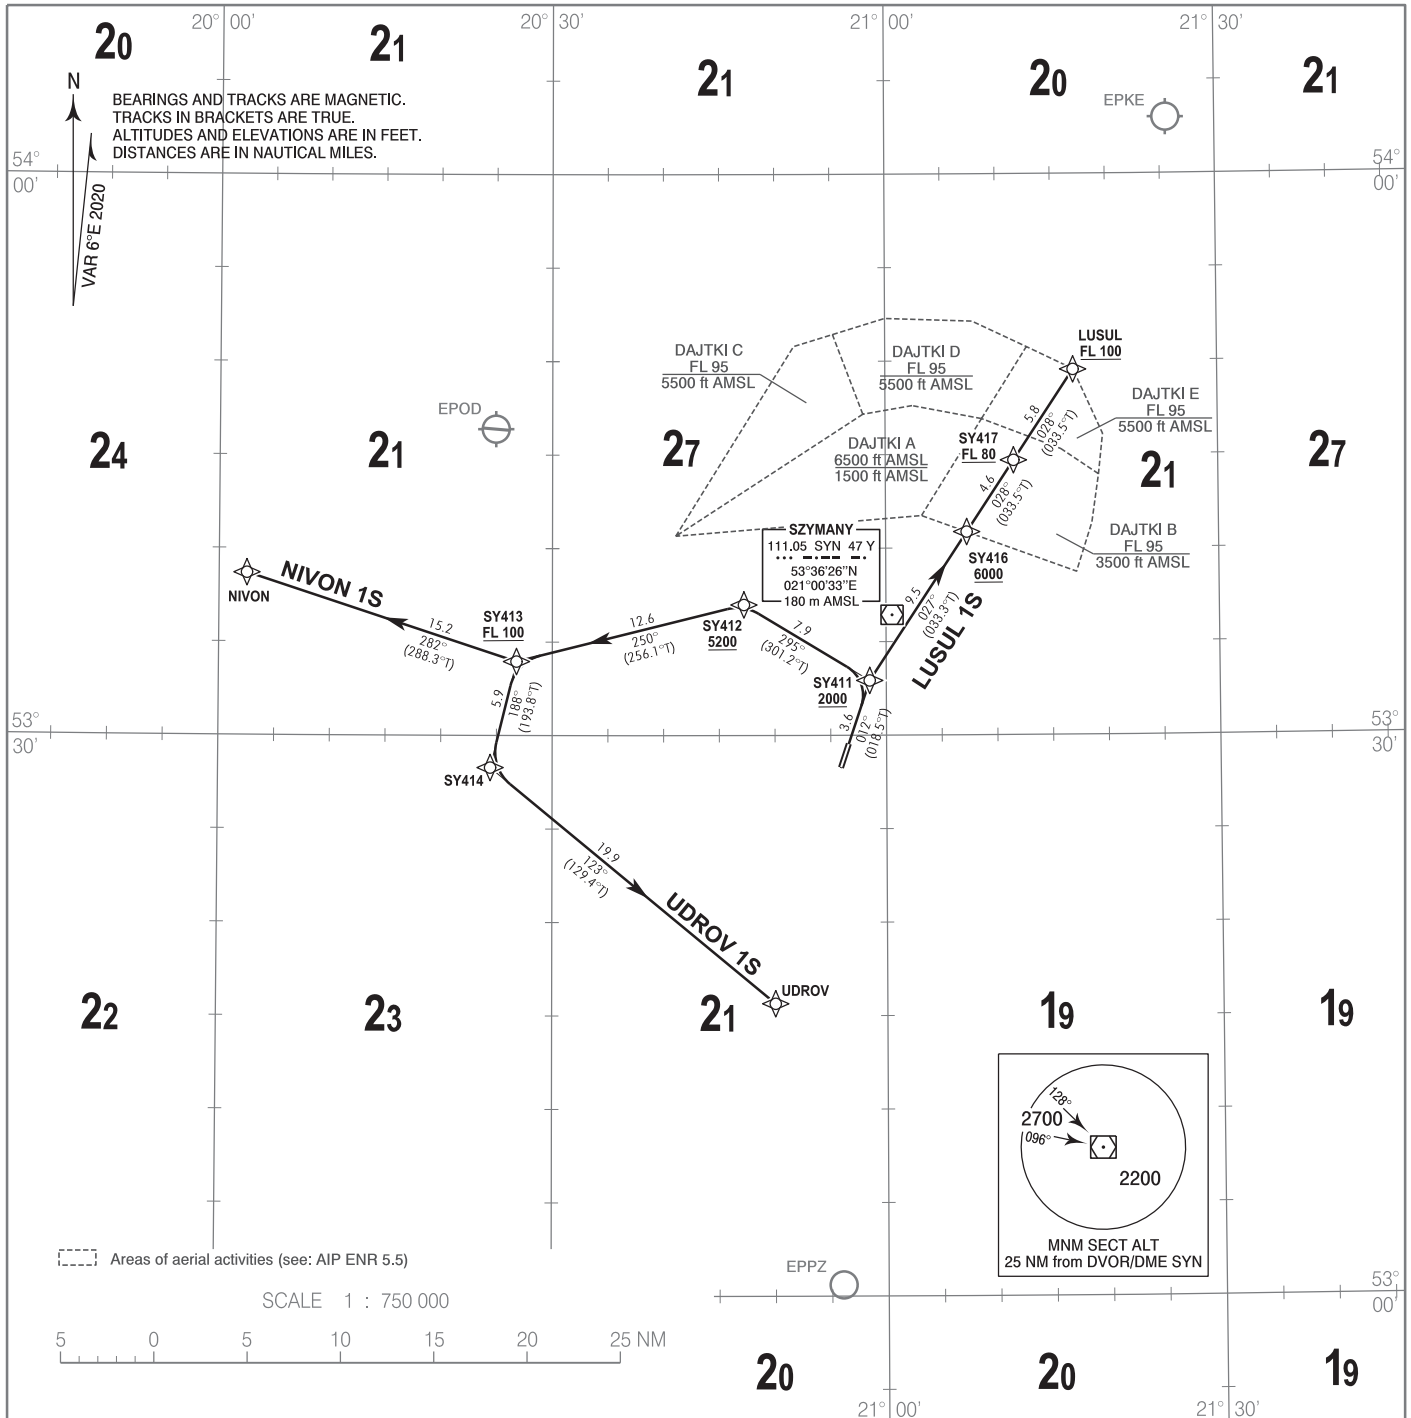

**RNP 1 (GNSS)
STANDARD DEPARTURE CHART
INSTRUMENT (SID) - ICAO**

TRANSITION ALTITUDE 6500

Mazury TOWER	118.030
Mazury INFORMATION	118.030
Mazury RADIO	118.030

**Olsztyn - Mazury
RWY 01**

Correction: AMA changed (between 53°00'N - 53°30'N, 20°00'E - 20°30'E).