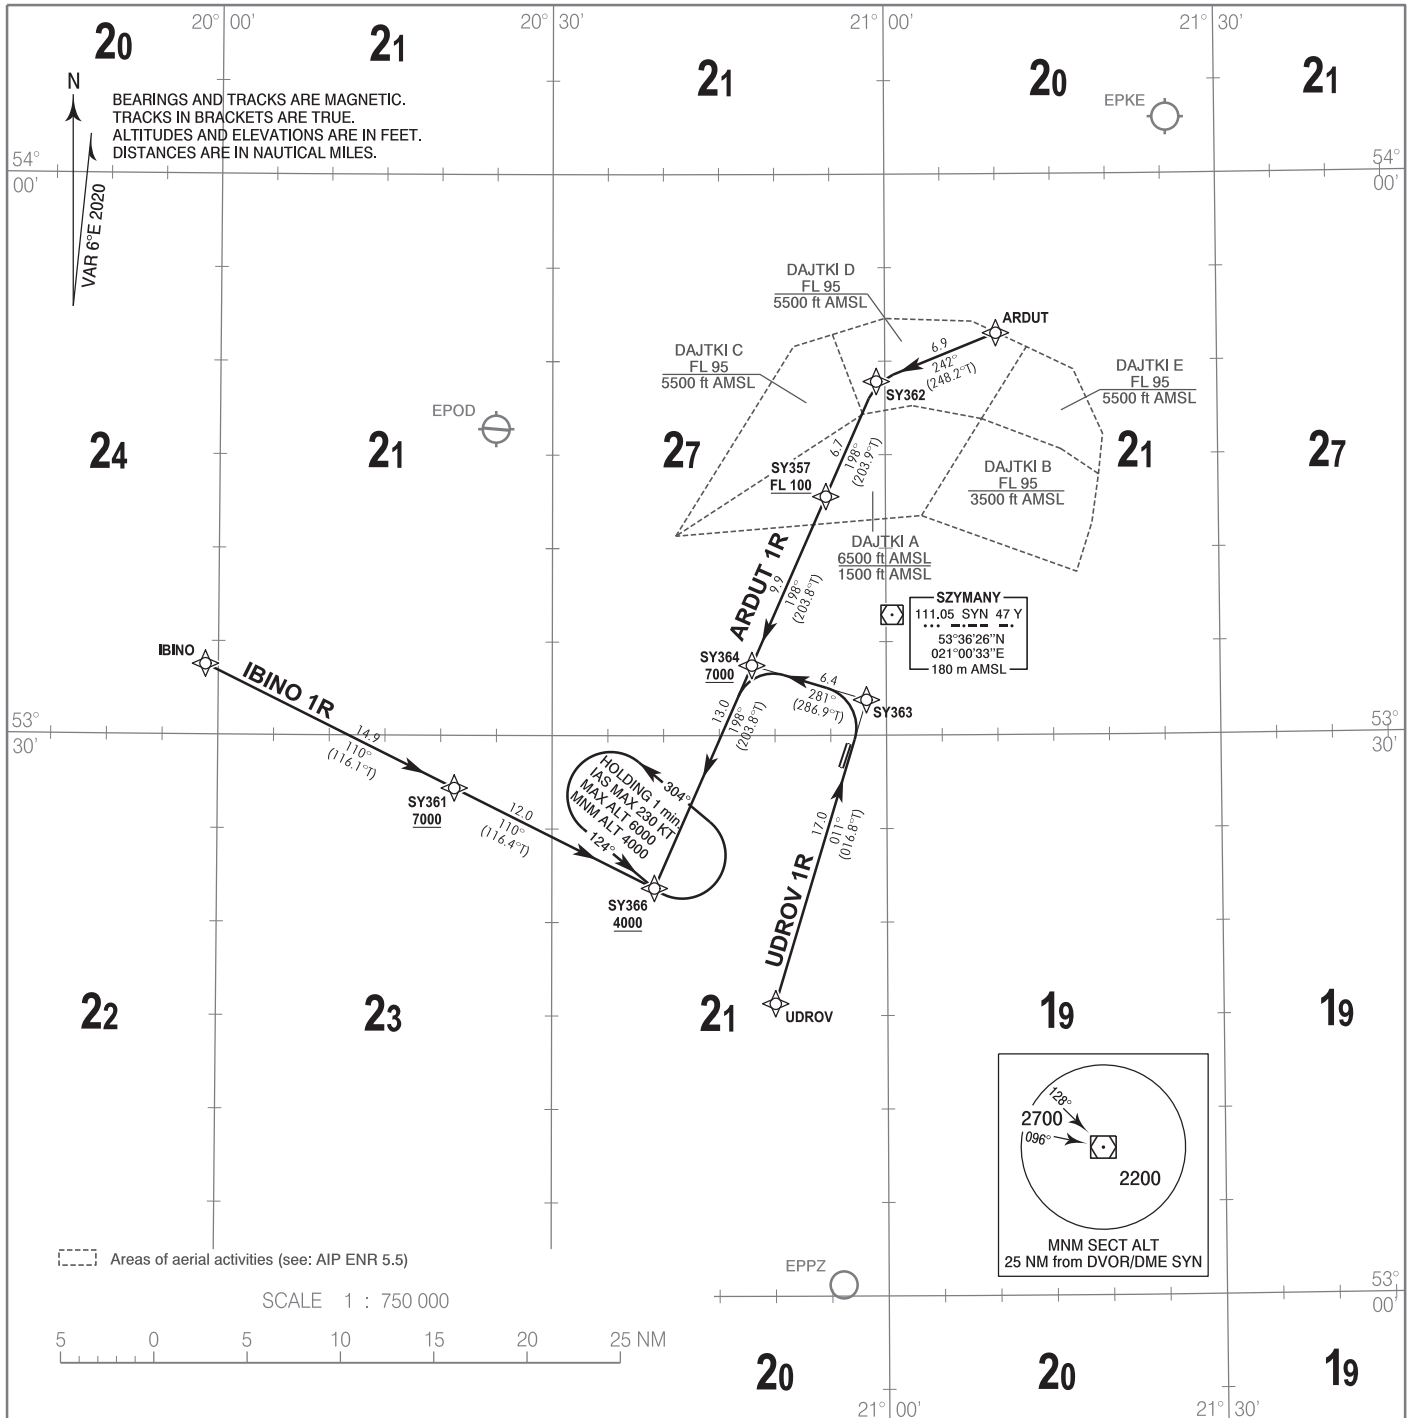

**RNP 1 (GNSS)
STANDARD ARRIVAL CHART
INSTRUMENT (STAR) - ICAO**

TRANSITION ALTITUDE 6500

Mazury TOWER	118.030
Mazury INFORMATION	118.030
Mazury RADIO	118.030

**Olsztyn - Mazury
RWY 01**

Correction: AMA changed (between 53°00'N - 53°30'N, 20°00'E - 20°30'E).