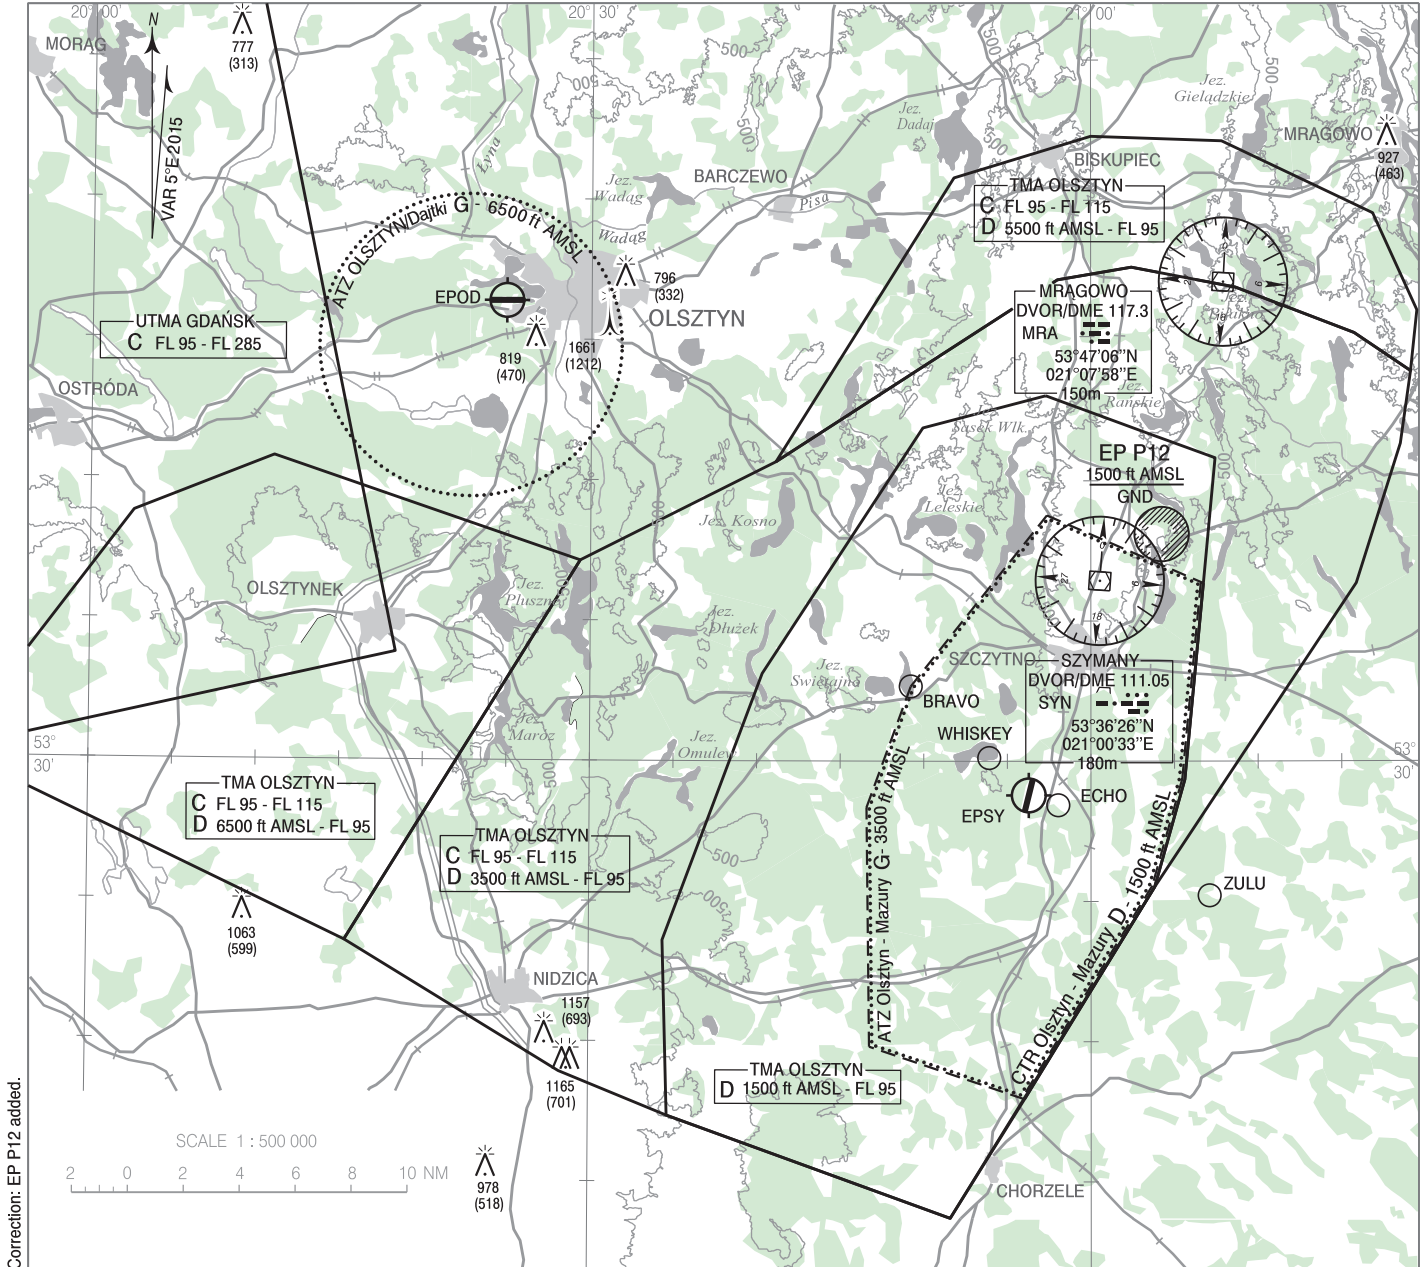

**VISUAL
OPERATION
CHART**

**AERODROME ELEV 464 ft
HEIGHTS RELATED TO AD ELEV**

Mazury TOWER 118.030
Mazury INFORMATION 118.030
Mazury RADIO 118.030

Olsztyn - Mazury

Correction: EP P12 added.

POINT ID	LATITUDE	LONGITUDE	POINT DESCRIPTION
BRAVO	53°32'40"N	020°49'13"E	Brajnickie Lake
ECHO	53°28'26"N	020°58'03"E	1km south-eastern of Szymany town
WHISKEY	53°30'07"N	020°53'55"E	Sasek Maly Lake
ZULU	53°25'13"N	021°07'05"E	Zieleniec intersection of roads